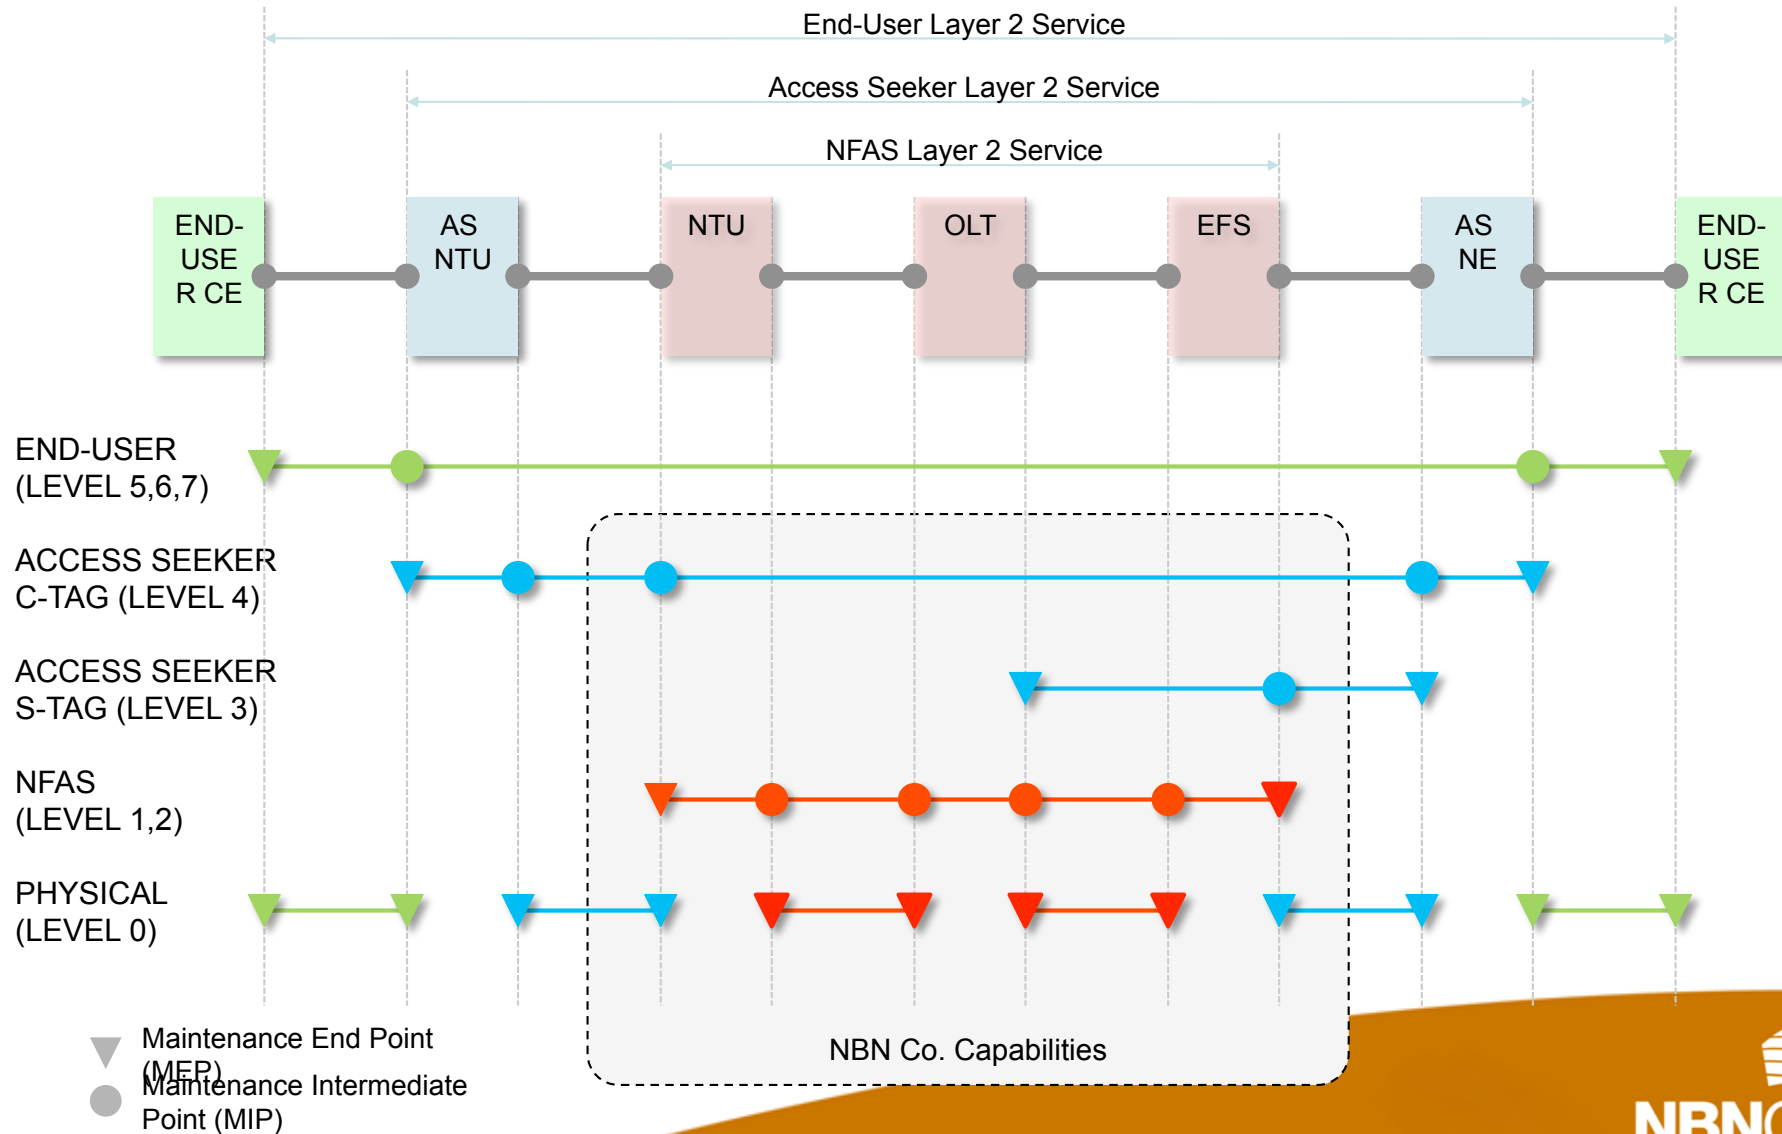

Access VC Bandwidth

Downstream PIR (Mbps)	Upstream PIR (Mbps)
12	1
25	10
50	20
100	40
250	100
500	200
1000	400

- CIR added as required for critical/premium applications
- End user service performance will depend upon a number of factors including their chosen retail plan, their hardware and in-premises wiring.

Network Termination Unit

DRAFT: Shown for illustrative purposes only.

VLAN Tagging

Within the NBN Co Network

- Based on 802.1ad – Double Tags

Beyond the Ethernet UNI

- Untagged Interface
- Priority Tagged
- Tagged (Multiple Access VCs)
- DSCP Mapped

VLAN Remapping

- UNI and NNI

VLAN Transparency

Ethernet Ops and Maintenance (OAM)

NBN Co. IEEE802.1ag Architecture (Proposed)

Deployment Example - Residential

- Each Access VC is presented at the NNI as a unique S,C tag pair.
- Each UNI has an associated Access VC
- The UNI is configured as an untagged interface

Telephony Capability

Two SIP based ATA ports

Multicast

Service Qualification

- The SQ tool will cater for all stages of the sales and ordering process

Summing Up

- Consultative product development
- Abstraction of the Wholesale product from network technology
- Component based product construct
- A focus on OSS/BSS