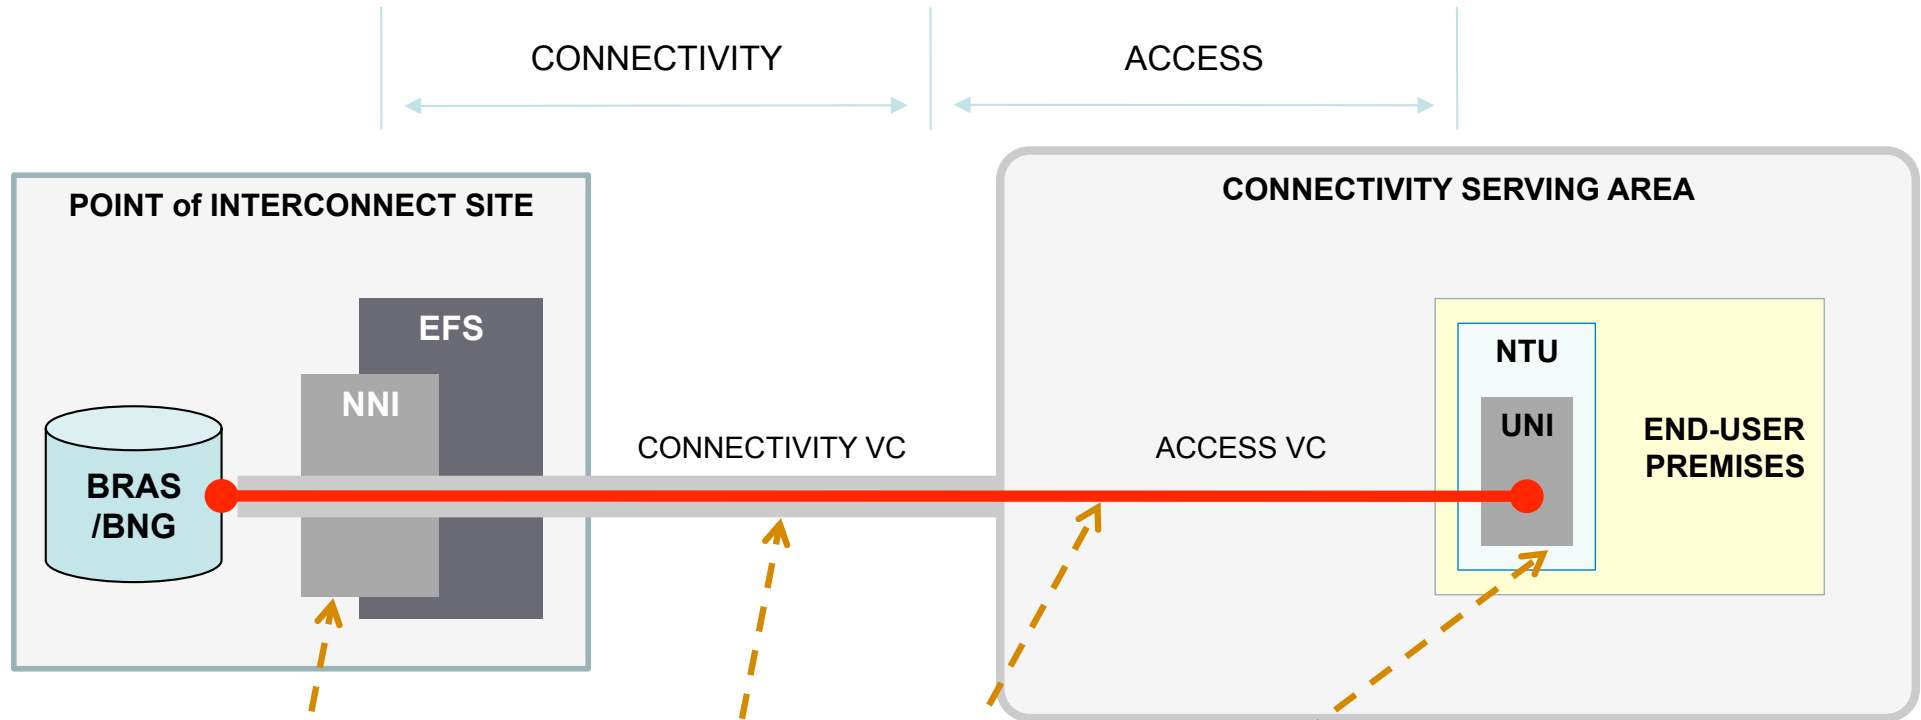

Fibre Access Service Technical Overview

AUSNOG-04

Tom Sykes
Product Engineering, CTO Group
NBN Co Limited

Broadbanding
Australia

Where does NBN Co fit?

FAS represents the *Access Network* portion of an overall service provided by an RSP to an end-user

An extension of your network with tight integration

Product Structure

One product construct with 3 network platforms

Service Components

- Network-Network Interface**
 - 1G or 10GE
 - Short or Long Range optical
 - Protection options
- Connectivity VC**
 - Aggregation
 - Creates multiple paths
 - Logical circuit
- Access VC**
 - Logical circuit to a premises
 - Can be one or more
 - Unicast or Multicast
- User Network Interface**
 - Interface to end user
 - 10 Ethernet
 - VLANs
 - QoS tagging options

Network Termination Unit

DRAFT: Shown for illustrative purposes only.

VLAN Tagging

Within the NBN Co Network

- Based on 802.1ad – Double Tags

Beyond the Ethernet UNI

- Untagged Interface
- Priority Tagged
- Tagged (Multiple Access VCs)
- DSCP Mapped

Telephony Capability

Two SIP based ATA ports

Multicast

Service Qualification

- The SQ tool will cater for all stages of the sales and ordering process

Summing Up

- Consultative product development
- Abstraction of the Wholesale product from network technology
- Component based product construct
- A focus on OSS/BSS