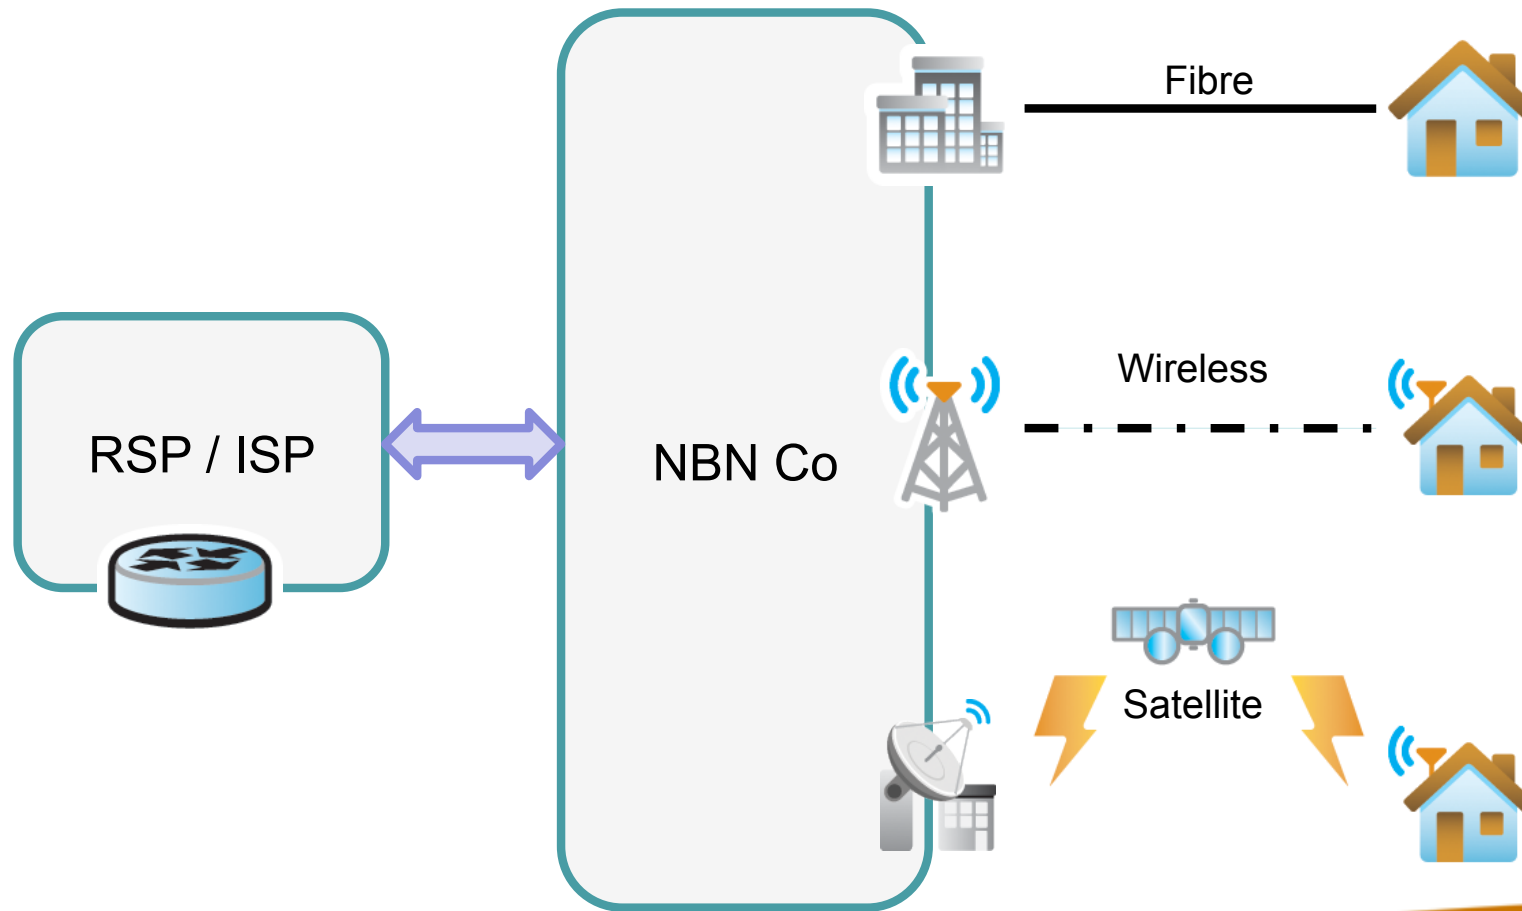

Fibre Access Service Technical Overview

AUSNOG-04

Tom Sykes
Product Engineering, CTO Group
NBN Co Limited

Broadbanding
Australia

Where does NBN Co fit?

FAS represents the *Access Network* portion of an overall service provided by an RSP to an end-user

An extension of your network with tight integration

Product Structure

One product construct with 3 network platforms

Service Components

- Network-Network Interface**
 - 1G or 10GE
 - Short or Long Range optical
 - Protection options
- Connectivity VC**
 - Aggregation
 - Creates multiple paths
 - Logical circuit
- Access VC**
 - Logical circuit to a premises
 - Can be one or more
 - Unicast or Multicast
- User Network Interface**
 - Interface to end user
 - 10 Ethernet
 - VLANs
 - QoS tagging options

Access VC Bandwidth

Downstream PIR (Mbps)	Upstream PIR (Mbps)
12	1
25	10
50	20
100	40
250	100
500	200
1000	400

- CIR added as required for critical/premium applications
- End user service performance will depend upon a number of factors including their chosen retail plan, their hardware and in-premises wiring.

Network Termination Unit

DRAFT: Shown for illustrative purposes only.

VLAN Tagging

Within the NBN Co Network

- Based on 802.1ad – Double Tags

Beyond the Ethernet UNI

- Untagged Interface
- Priority Tagged
- Tagged (Multiple Access VCs)
- DSCP Mapped