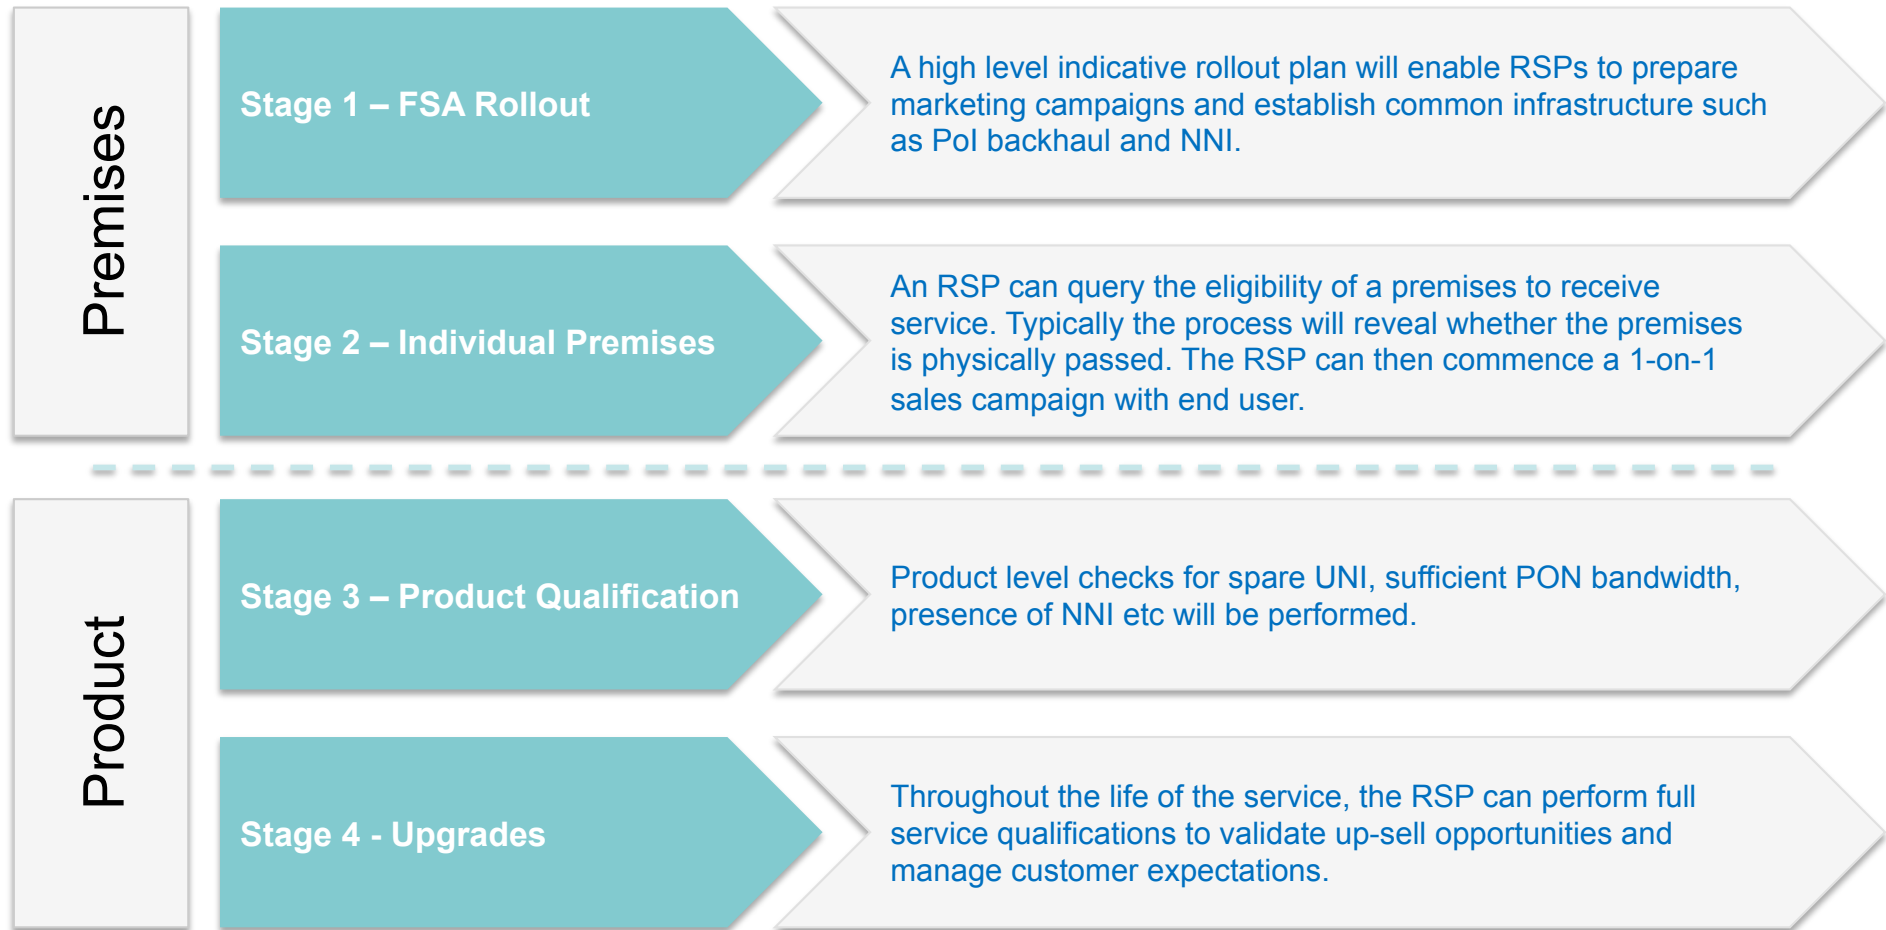

Network Termination Unit

DRAFT: Shown for illustrative purposes only.

VLAN Tagging

Within the NBN Co Network

- Based on 802.1ad – Double Tags

Beyond the Ethernet UNI

- Untagged Interface
- Priority Tagged
- Tagged (Multiple Access VCs)
- DSCP Mapped

VLAN Remapping

- UNI and NNI

VLAN Transparency

Ethernet Ops and Maintenance (OAM)

NBN Co. IEEE802.1ag Architecture (Proposed)

Deployment Example - Residential

- Each Access VC is presented at the NNI as a unique S,C tag pair.
- Each UNI has an associated Access VC
- The UNI is configured as an untagged interface

Telephony Capability

Two SIP based ATA ports

Multicast

Service Qualification

- The SQ tool will cater for all stages of the sales and ordering process

Summing Up

- Consultative product development
- Abstraction of the Wholesale product from network technology
- Component based product construct
- A focus on OSS/BSS