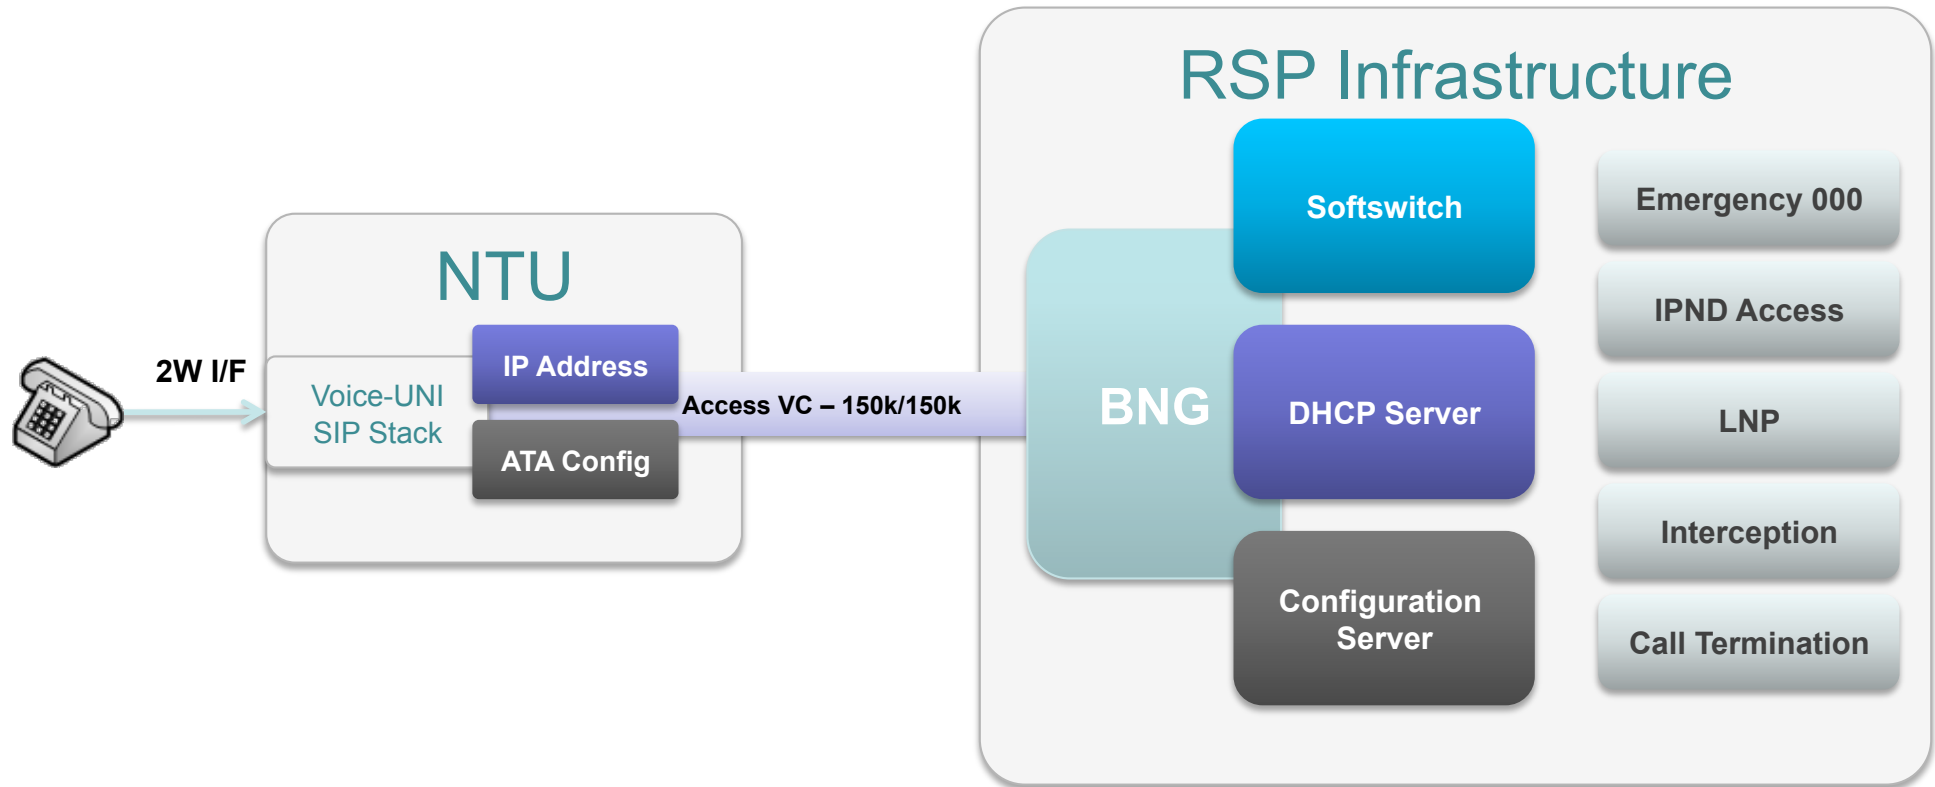

An extension of your network with tight integration

Product Structure

One product construct with 3 network platforms

Service Components

- Network-Network Interface**
 - 1G or 10GE
 - Short or Long Range optical
 - Protection options
- Connectivity VC**
 - Aggregation
 - Creates multiple paths
 - Logical circuit
- Access VC**
 - Logical circuit to a premises
 - Can be one or more
 - Unicast or Multicast
- User Network Interface**
 - Interface to end user
 - 10 Ethernet
 - VLANs
 - QoS tagging options

Network Termination Unit

DRAFT: Shown for illustrative purposes only.

VLAN Tagging

Within the NBN Co Network

- Based on 802.1ad – Double Tags

Beyond the Ethernet UNI

- Untagged Interface
- Priority Tagged
- Tagged (Multiple Access VCs)
- DSCP Mapped

VLAN Remapping

- UNI and NNI

VLAN Transparency

Ethernet Ops and Maintenance (OAM)

NBN Co. IEEE802.1ag Architecture (Proposed)

Deployment Example - Residential

- Each Access VC is presented at the NNI as a unique S,C tag pair.
- Each UNI has an associated Access VC
- The UNI is configured as an untagged interface

Telephony Capability

Two SIP based ATA ports

Multicast

Service Qualification

- The SQ tool will cater for all stages of the sales and ordering process

Summing Up

- Consultative product development
- Abstraction of the Wholesale product from network technology
- Component based product construct
- A focus on OSS/BSS