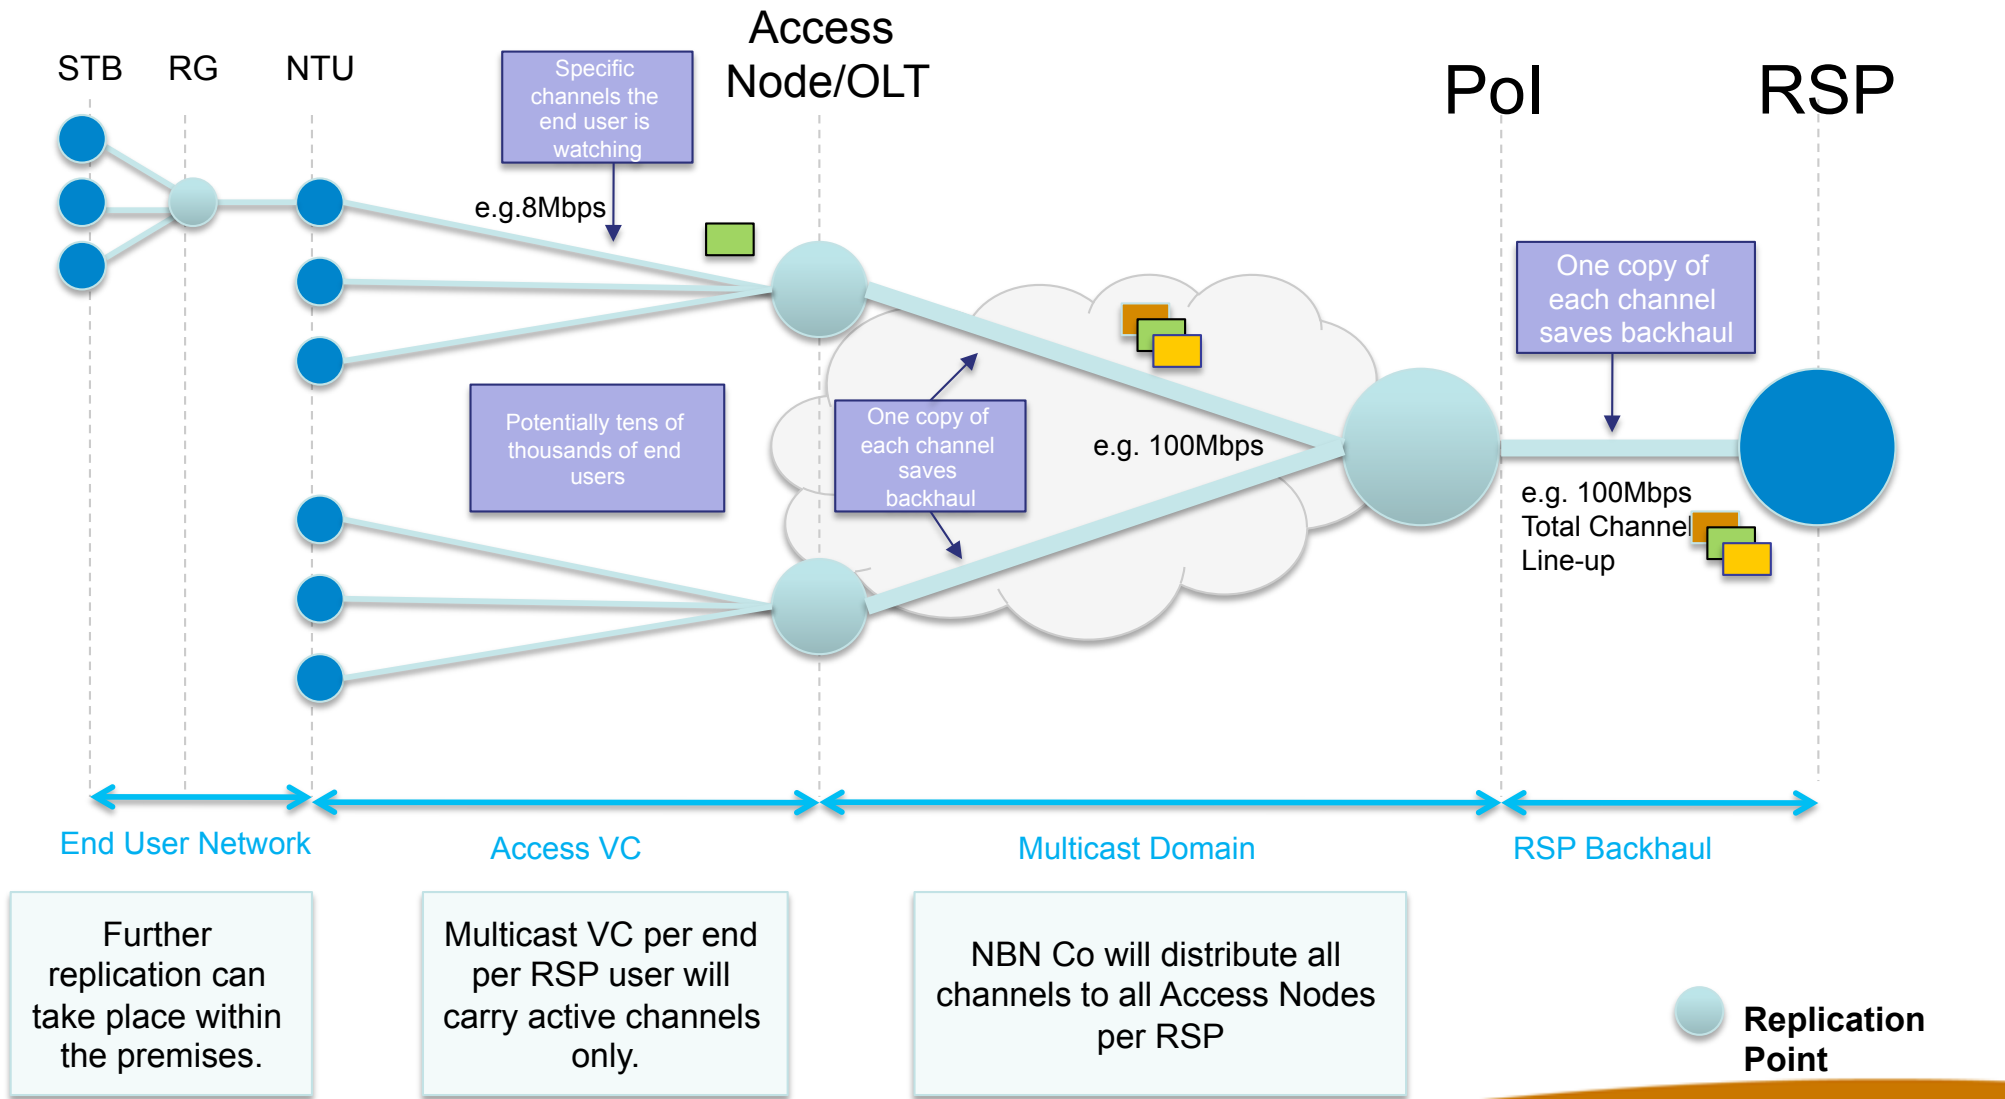

An extension of your network with tight integration

Product Structure

One product construct with 3 network platforms

Service Components

- Network-Network Interface**
 - 1G or 10GE
 - Short or Long Range optical
 - Protection options
- Connectivity VC**
 - Aggregation
 - Creates multiple paths
 - Logical circuit
- Access VC**
 - Logical circuit to a premises
 - Can be one or more
 - Unicast or Multicast
- User Network Interface**
 - Interface to end user
 - 10 Ethernet
 - VLANs
 - QoS tagging options

Network Termination Unit

DRAFT: Shown for illustrative purposes only.

VLAN Tagging

Within the NBN Co Network

- Based on 802.1ad – Double Tags

Beyond the Ethernet UNI

- Untagged Interface
- Priority Tagged
- Tagged (Multiple Access VCs)
- DSCP Mapped

VLAN Remapping

- UNI and NNI

VLAN Transparency

Ethernet Ops and Maintenance (OAM)

NBN Co. IEEE802.1ag Architecture (Proposed)

Deployment Example - Residential

- Each Access VC is presented at the NNI as a unique S,C tag pair.
- Each UNI has an associated Access VC
- The UNI is configured as an untagged interface

Telephony Capability

Two SIP based ATA ports

Multicast

Service Qualification

- The SQ tool will cater for all stages of the sales and ordering process

Summing Up

- Consultative product development
- Abstraction of the Wholesale product from network technology
- Component based product construct
- A focus on OSS/BSS