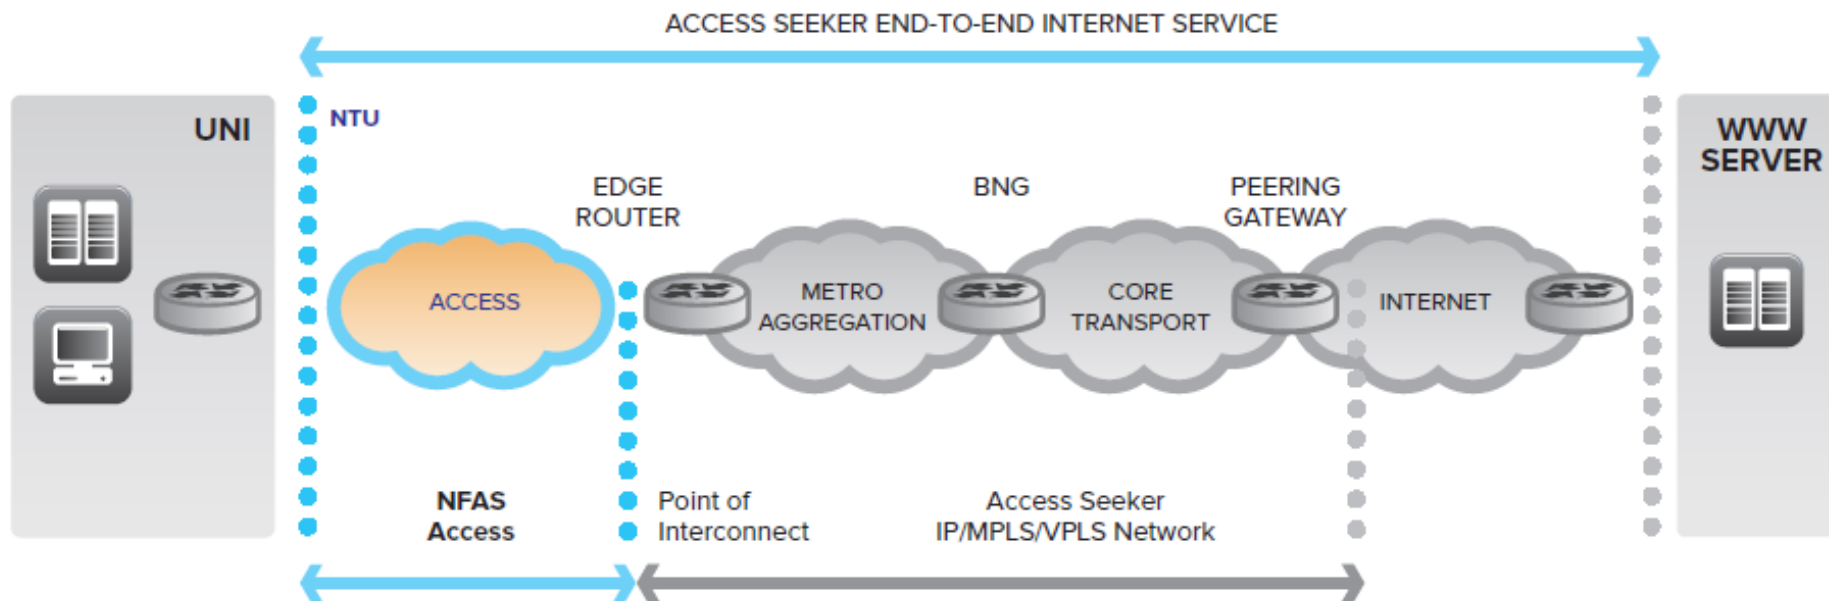

Fibre Access Service Technical Overview

AUSNOG-04

Tom Sykes
Product Engineering, CTO Group
NBN Co Limited

Broadbanding
Australia

Where does NBN Co fit?

FAS represents the *Access Network* portion of an overall service provided by an RSP to an end-user

An extension of your network with tight integration

Product Structure

One product construct with 3 network platforms

Service Components

- Network-Network Interface**
 - 1G or 10GE
 - Short or Long Range optical
 - Protection options
- Connectivity VC**
 - Aggregation
 - Creates multiple paths
 - Logical circuit
- Access VC**
 - Logical circuit to a premises
 - Can be one or more
 - Unicast or Multicast
- User Network Interface**
 - Interface to end user
 - 10 Ethernet
 - VLANs
 - QoS tagging options

Network Termination Unit

DRAFT: Shown for illustrative purposes only.

VLAN Tagging

Within the NBN Co Network

- Based on 802.1ad – Double Tags

Beyond the Ethernet UNI

- Untagged Interface
- Priority Tagged
- Tagged (Multiple Access VCs)
- DSCP Mapped

Telephony Capability

Two SIP based ATA ports

Multicast

Service Qualification

- The SQ tool will cater for all stages of the sales and ordering process

Summing Up

- Consultative product development
- Abstraction of the Wholesale product from network technology
- Component based product construct
- A focus on OSS/BSS