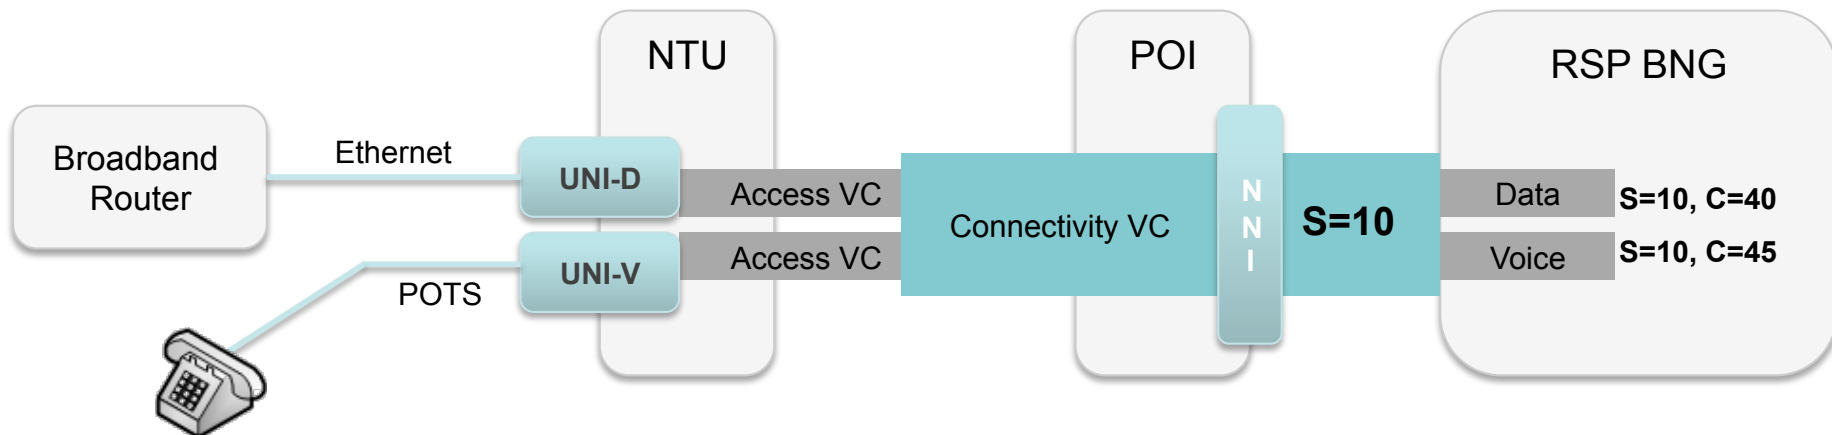

Network Termination Unit

DRAFT: Shown for illustrative purposes only.

VLAN Tagging

Within the NBN Co Network

- Based on 802.1ad – Double Tags

Beyond the Ethernet UNI

- Untagged Interface
- Priority Tagged
- Tagged (Multiple Access VCs)
- DSCP Mapped

VLAN Remapping

- UNI and NNI

VLAN Transparency

Ethernet Ops and Maintenance (OAM)

NBN Co. IEEE802.1ag Architecture (Proposed)

Deployment Example - Residential

- Each Access VC is presented at the NNI as a unique S,C tag pair.
- Each UNI has an associated Access VC
- The UNI is configured as an untagged interface

Telephony Capability

Two SIP based ATA ports

Multicast

Service Qualification

- The SQ tool will cater for all stages of the sales and ordering process

Summing Up

- Consultative product development
- Abstraction of the Wholesale product from network technology
- Component based product construct
- A focus on OSS/BSS